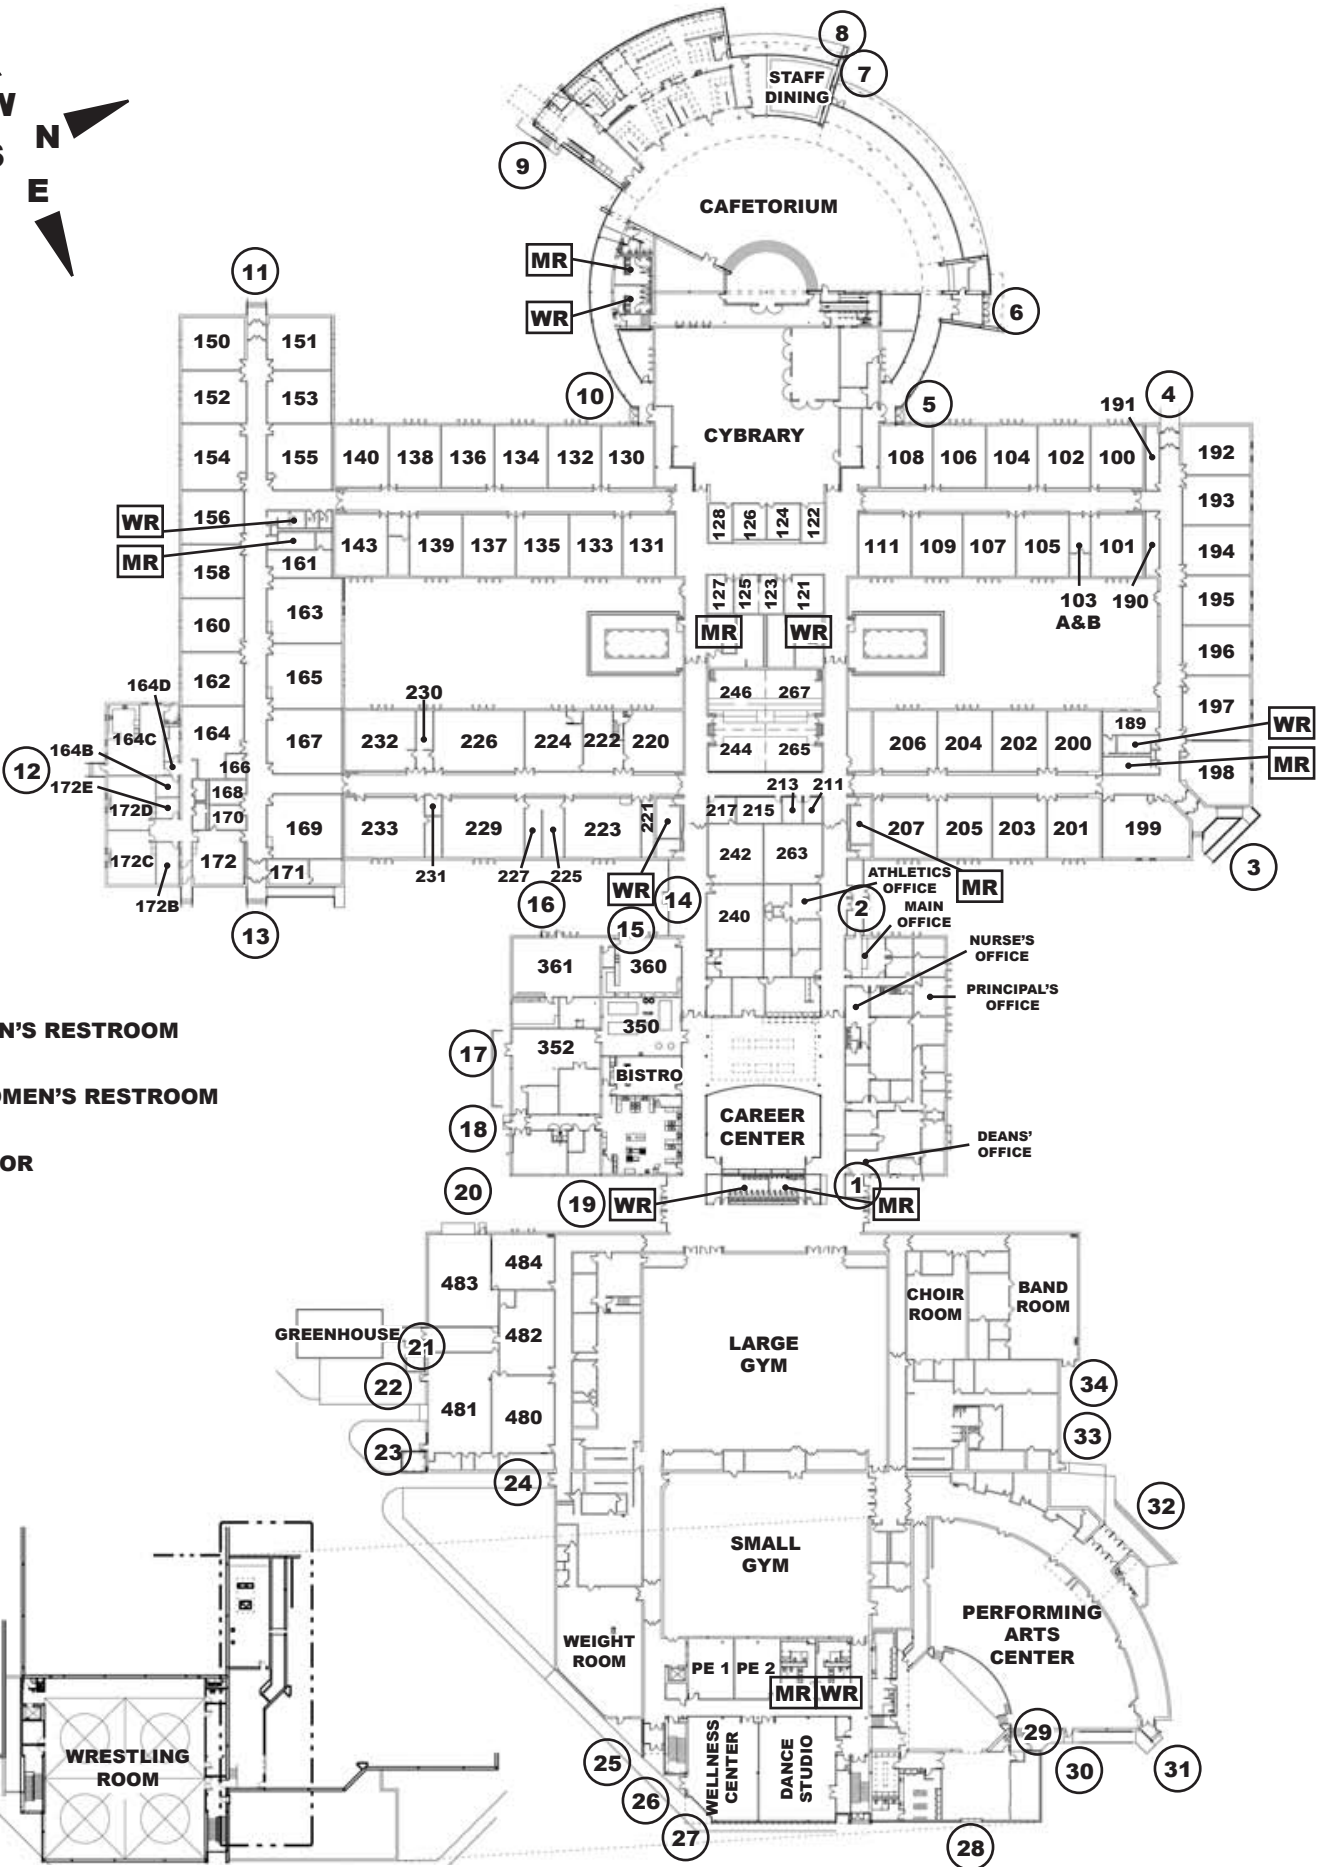

# MINOOKA COMMUNITY HIGH SCHOOL - CENTRAL CAMPUS

**MR** = MEN'S RESTROOM

**WR** = WOMEN'S RESTROOM

**#** = DOOR